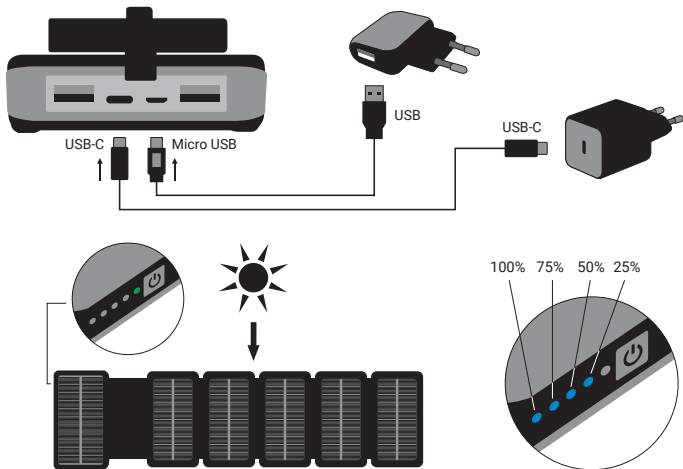

Charge Powerbank - Charge by USB-C, Micro USB or sunlight

Battery mAh	Battery Watt-hours	Solar panel Watt	Charging time by sun	Charging time by USB 1A	Charging time by USB 2.4A	Charging time by USB C 18W
20000	74 Wh	7.5W	12 hours	16 hours	7 hours	5 hours